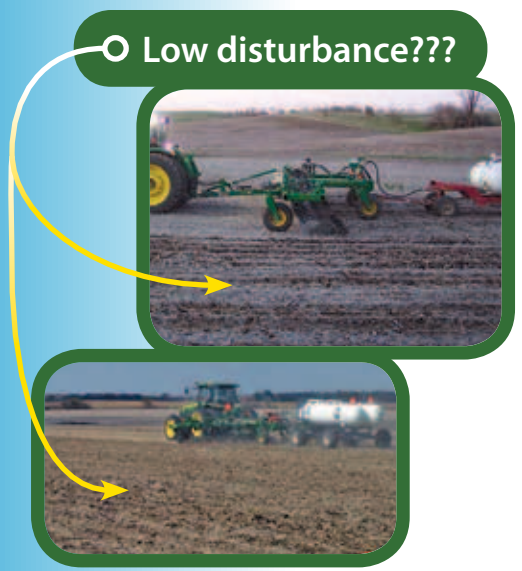

# Genesis TRX<sup>®</sup>

There *is* a difference!

Low disturbance.

## Compare the benefits of AgSynergy's Genesis TRX<sup>®</sup> to the competition

	AgSynergy	Competitor
Floating Front Hitch	✓	
Zero row unit grease zerks	✓	
Active weight transfer to wings	✓	
Active independent hydraulic down pressure on individual rows	✓	
Non-angled blade for reduced side wall compaction	✓	
Row unit side to side pivot	✓	
Minimal Disturbance	✓	?
Can run in cover crops	✓	✓
30" row spacing	✓	✓
20" row spacing	✓	
15" row spacing	✓	
30" on-row and off-row option	✓	

Corn Residue

Side Dress Corn

Bean Residue

Wheat Side Dress

○ Low disturbance???

**Compare  
Operating Cost  
per Acre**